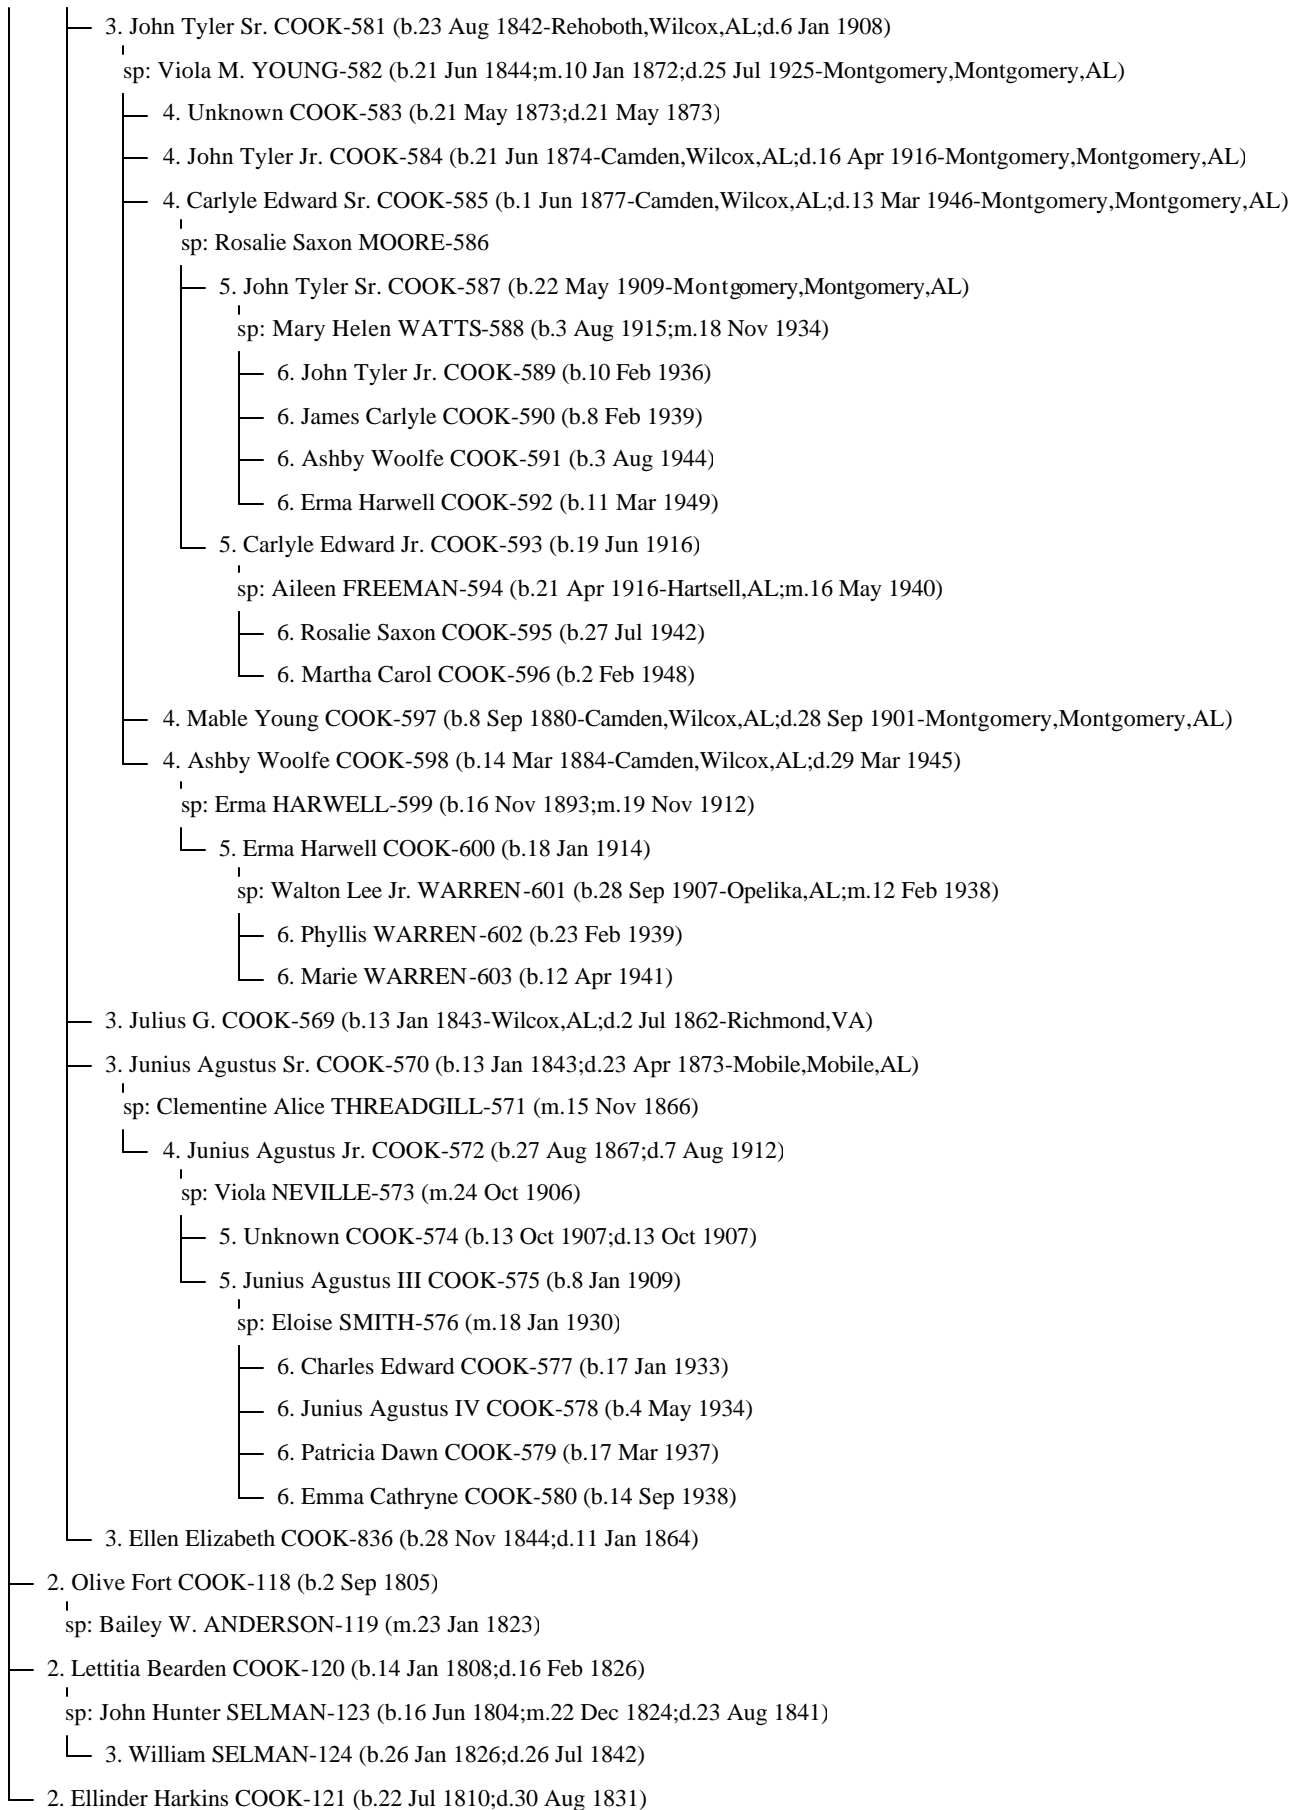

Descendants of Matthias COOK-113