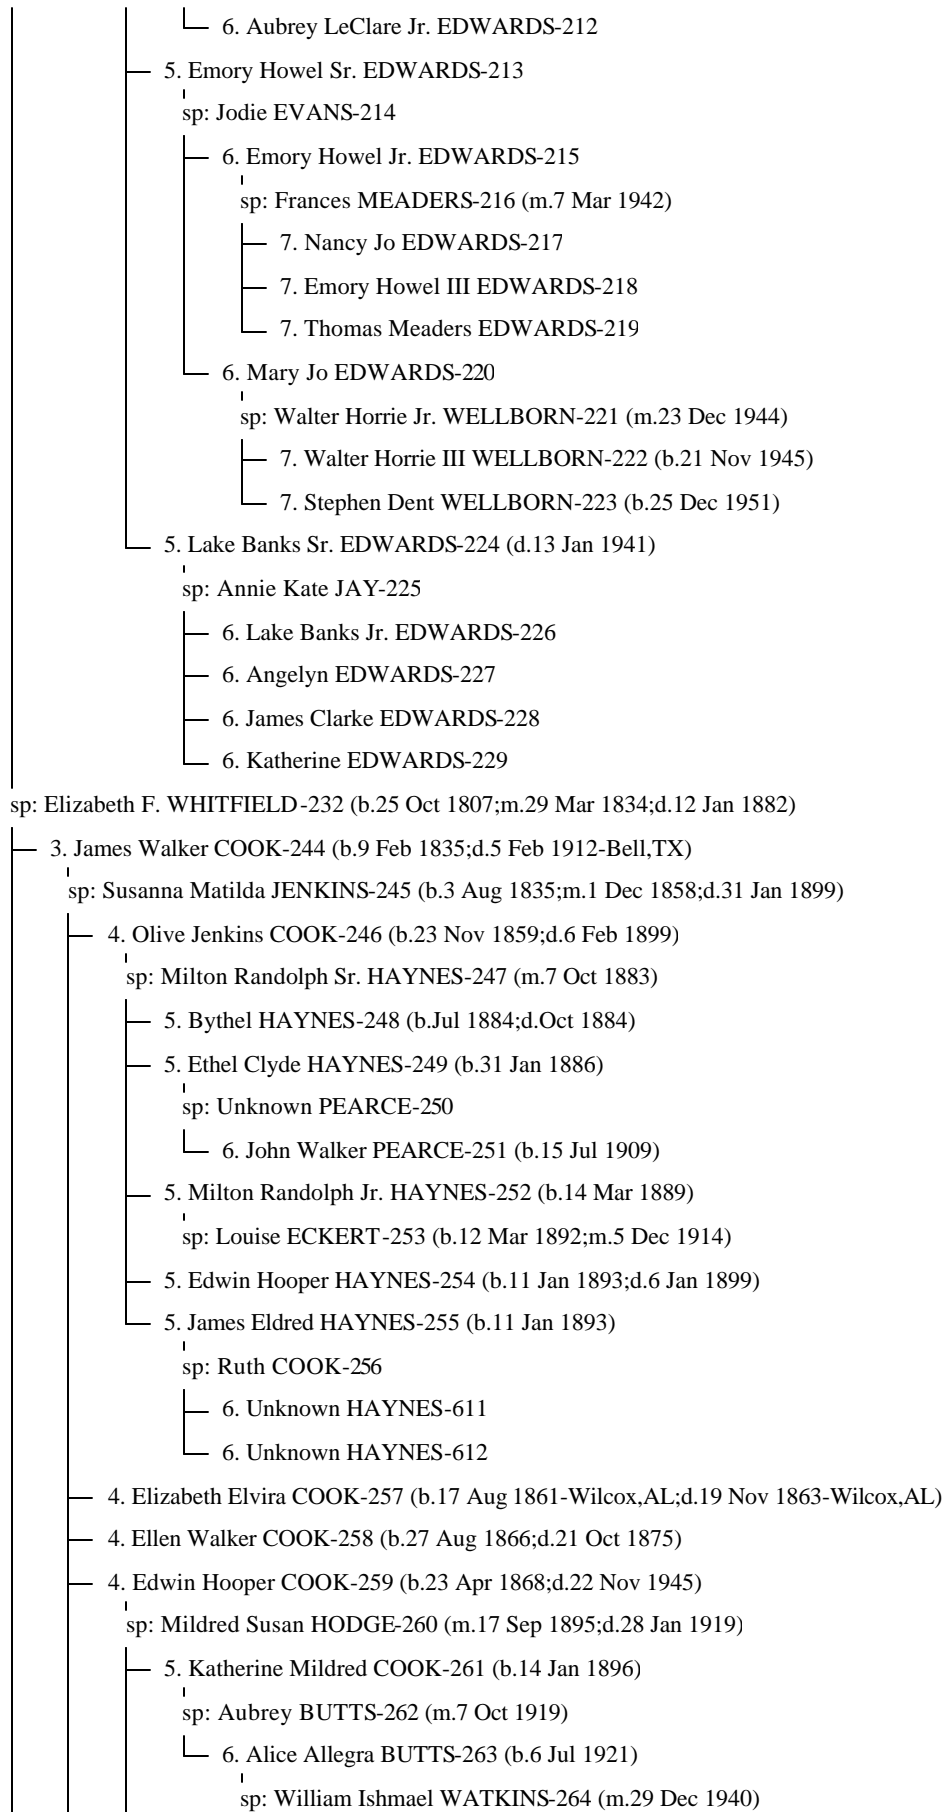

Descendants of Matthias COOK-113